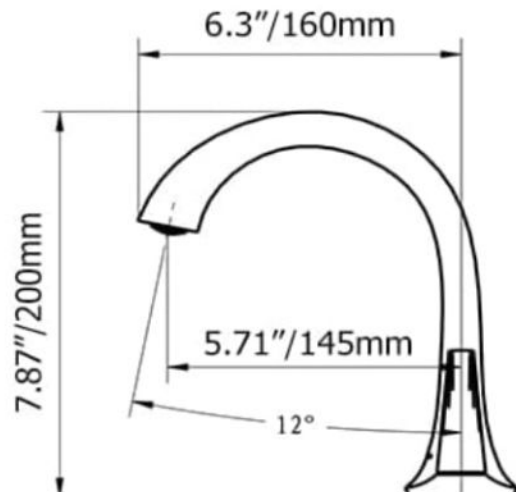

FONTANA GOLD TOUCHLESS COMMERCIAL RESTROOM SENSOR FAUCET

Specifications:

Brand: FontanaShowers®

Water Pressure: 0.05Mpa - 0.7Mpa

Power and Voltage: DC.6V / AC.110-220V - 50/60Hz
Power Consumption: 0.5MW

Detection Zone: Factory set 25cm/10" (based on standard inductive board)

Ambient Temperature: 1 - 45 °C / 33.8 -113 °F

Degree of protection by enclosure: IP56
Battery: 4 x 'AA' size cells

Operational water pressure range: 0.05 - 0.6MPa

Water supply pipe size: DN15

Flow Rate: 0.5 gpm (1.9 Lpm), Available in other flow rates (optional)

Battery lifespan: 100000 cycles

Static Power Consumption: 0.36mw

Working Power consumption:0.5mw

Inductive Opening Time: < 1 second

Inductive Closing Time: < 2 second

Dia of installing faucet: 1.29~1.38 inches (33~35mm)